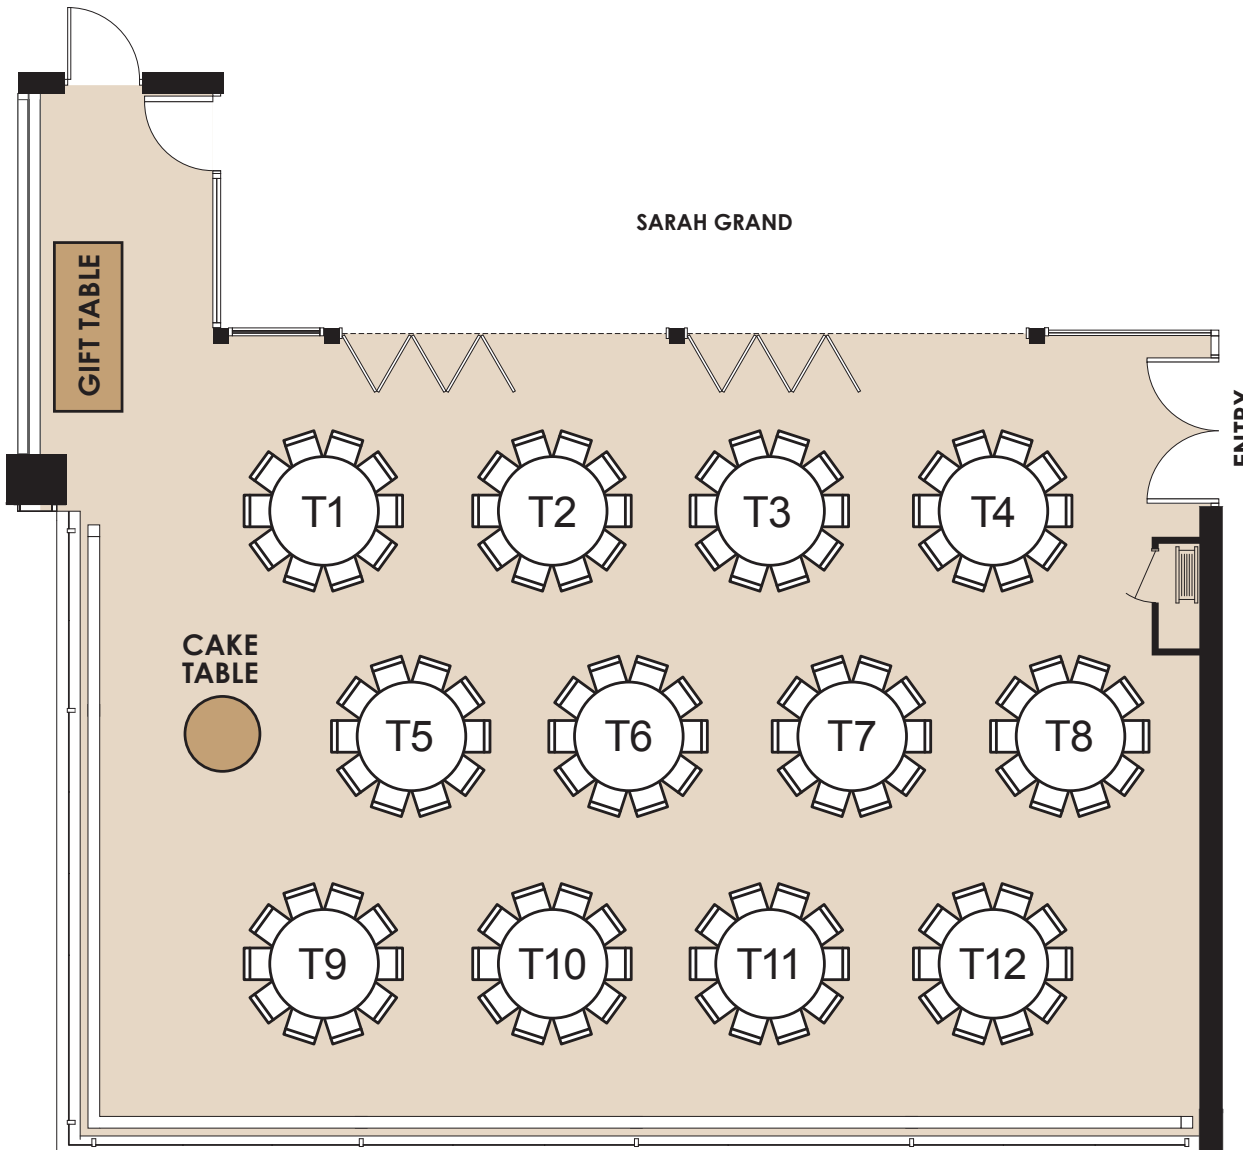

GROUND LEVEL

ROOM SPECS

- Ceiling Height 3.60 - 4.70 m
- Floor Area 140 m²

Room Info

Room Specs

CAPACITIES

Banquet Dinner
30 - 120

Cocktail Party
90 - 150

MONTAGE
Glass House

PAX PER TABLE

- Round Tables
8 Min - 10 Max

SUITABLE FOR

- Luncheons

LEGEND

-  Round Table
-  Don't use unless necessary
-  Alternative arrangement using Round Table instead

Room Info

Room Specs

CAPACITIES

Banquet Dinner
30 - 120

Cocktail Party
90 - 150

FOR OFFICIAL USE

Event Name

Event Date

Please indicate on your floorplan additional requirements eg. band, photobooth, etc. These are subject to approval by your event stylist and coordinator.

MONTAGE
Glass House

NAVARRA
EST 1973

Room Info

Room Specs

CAPACITIES

Banquet Dinner
30 - 120

Cocktail Party
90 - 150

FOR OFFICIAL USE