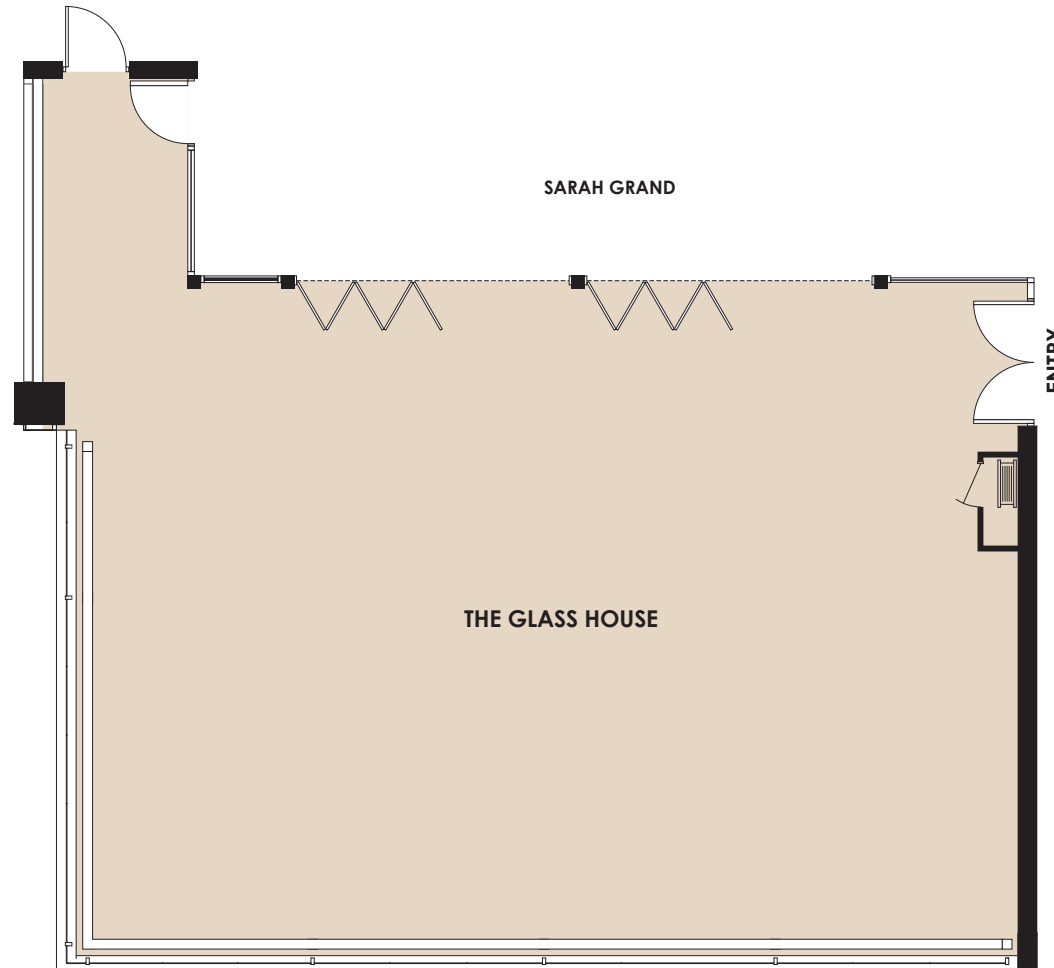

GROUND LEVEL

ROOM SPECS

- Ceiling Height 3.60 - 4.70 m
- Floor Area 140 m²

Room Info

Room Specs

CAPACITIES

Banquet Dinner
30 - 120

Cocktail Party
90 - 150

MONTAGE
Glass House

PAX PER TABLE

- Round Tables
8 Min - 10 Max

SUITABLE FOR

- Luncheons

LEGEND

-  Round Table
-  Don't use unless necessary
-  Alternative arrangement using Round Table instead

Room Info