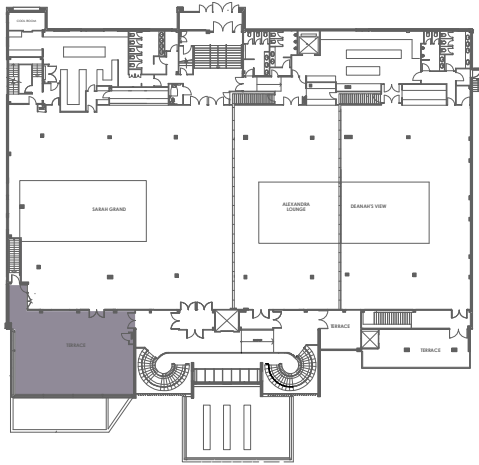

GROUND LEVEL

ROOM SPECS

- Ceiling Height 3.60 - 4.70 m
- Floor Area 140 m²

Room Info

Room Specs

CAPACITIES

Banquet Dinner
30 - 120

Cocktail Party
90 - 150

MONTAGE
Glass House

PAX PER TABLE

- Round Tables
8 Min - 10 Max

SUITABLE FOR

- Luncheons

LEGEND

-  Round Table
-  Don't use unless necessary
-  Alternative arrangement using Round Table instead

Room Info