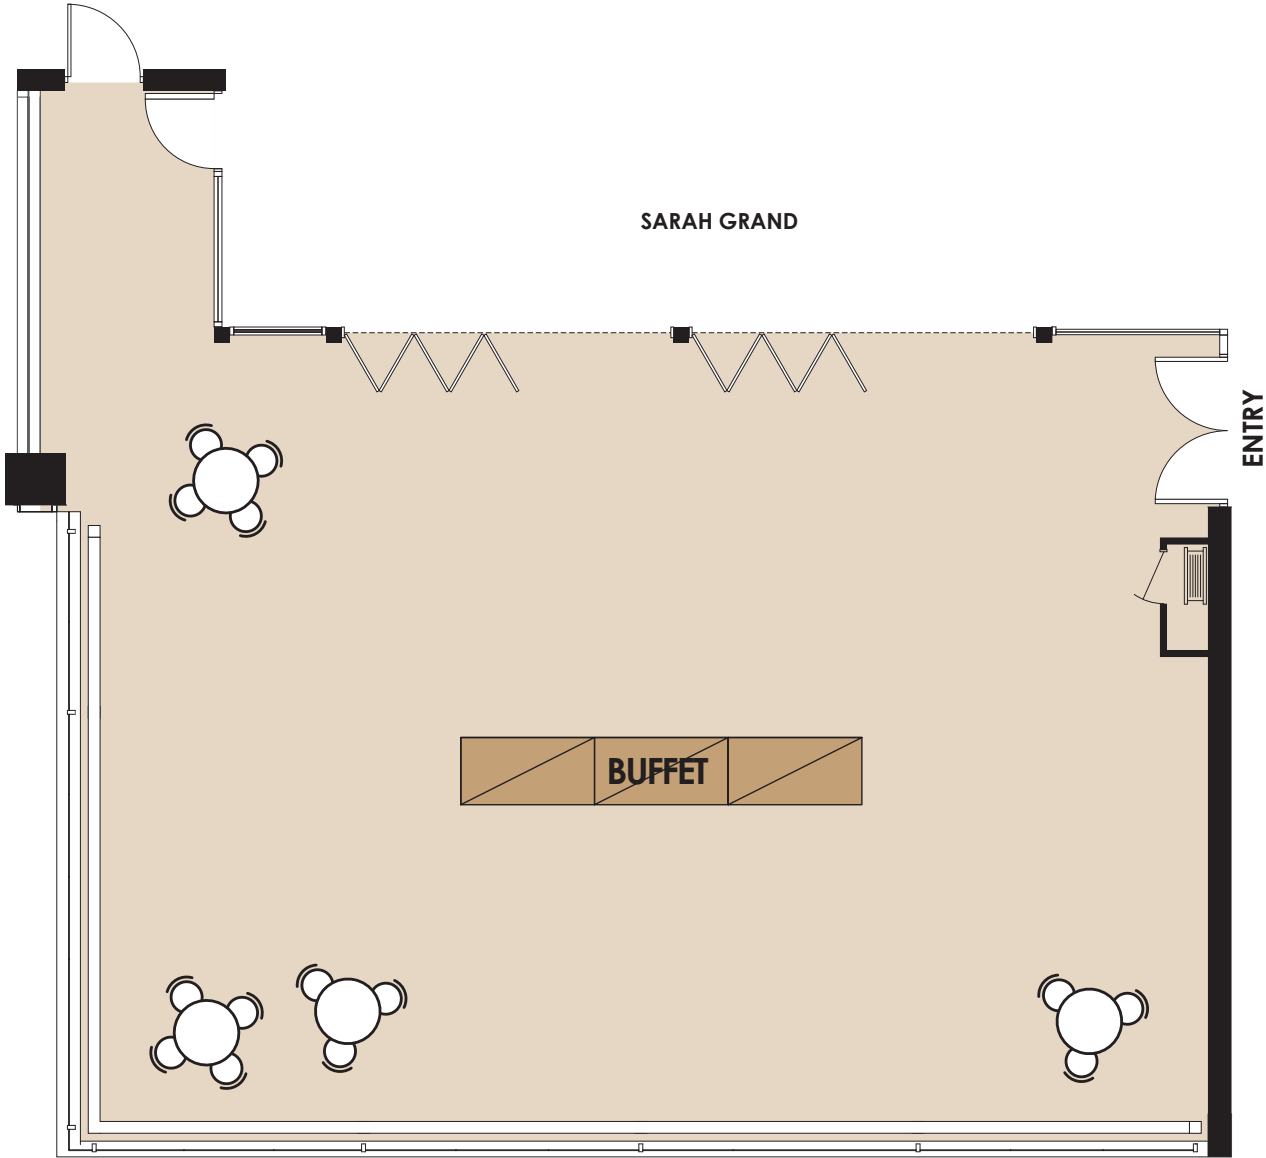

GROUND LEVEL

ROOM SPECS

- Ceiling Height 3.60 - 4.70 m
- Floor Area 140 m²

Room Info

Room Specs

CAPACITIES

Banquet Dinner
30 - 120

Cocktail Party
90 - 150

MONTAGE
Glass House

PAX PER TABLE

- Round Tables
8 Min - 10 Max

SUITABLE FOR

- Luncheons

LEGEND

-  Round Table
-  Don't use unless necessary
-  Alternative arrangement using Round Table instead

Room Info

Room Specs

CAPACITIES

Banquet Dinner
30 - 120

Cocktail Party
90 - 150

FOR OFFICIAL USE

Event Name

Event Date

Please indicate on your floorplan additional requirements eg. band, photobooth, etc. These are subject to approval by your event stylist and coordinator.

MONTAGE
Glass House

NAVARRA
EST 1973

Room Info

Room Specs

CAPACITIES

Banquet Dinner
30 - 120

Cocktail Party
90 - 150

FOR OFFICIAL USE