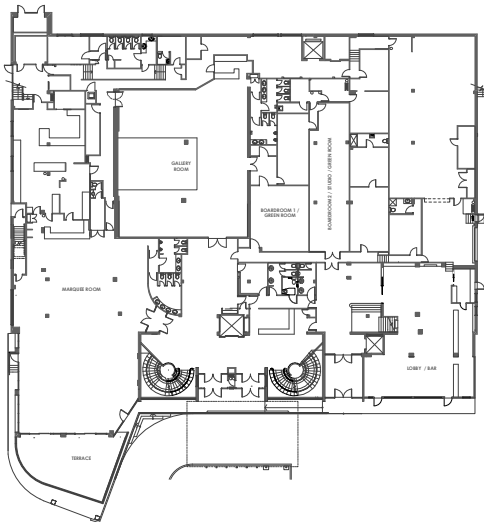

GROUND LEVEL

ROOM SPECS

- Ceiling Height 3.60 - 4.70 m
- Floor Area 140 m²

Room Info

Room Specs

CAPACITIES

Banquet Dinner
30 - 120

Cocktail Party
90 - 150

MONTAGE
Glass House

PAX PER TABLE

- Round Tables
8 Min - 10 Max

SUITABLE FOR

- Luncheons

LEGEND

-  Round Table
-  Don't use unless necessary
-  Alternative arrangement using Round Table instead

Room Info