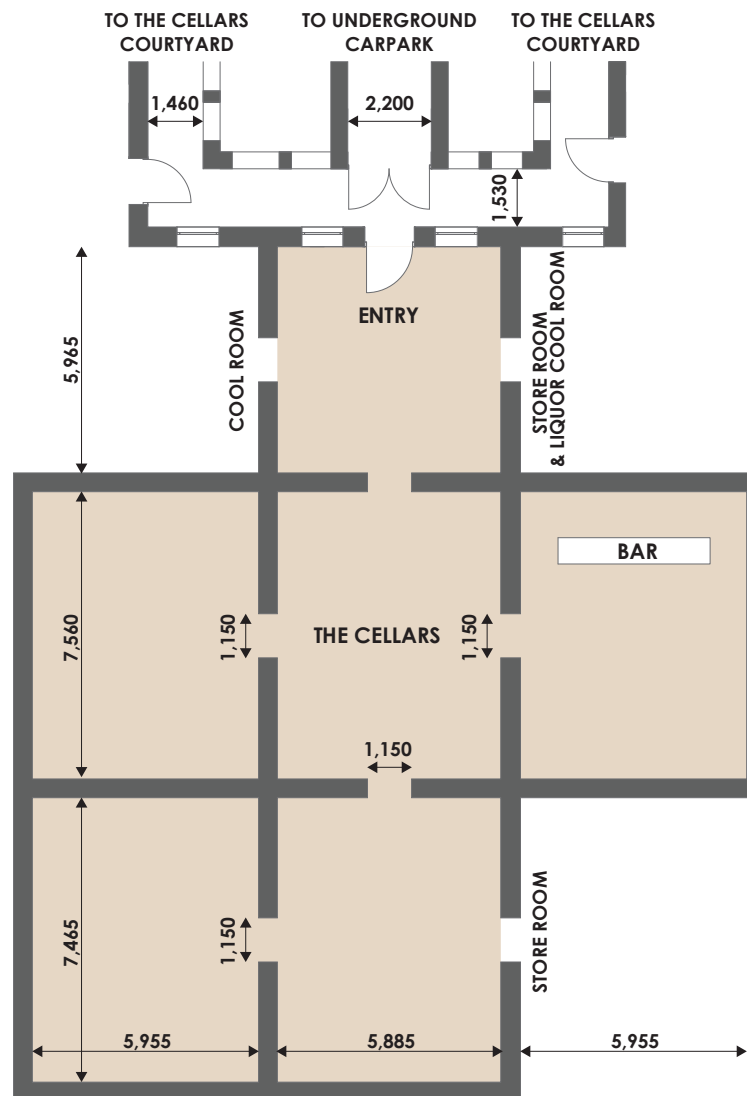

CURZON HALL

THE CELLARS

FACT SHEET & FLOOR PLANS

CURZON HALL
The Cellars

NAVARRA
EST 1973

CAPACITIES

FEATURES

- Original interiors with sandstone walls
- Urban industrial furniture
- Unique lower ground location
- Cocktail and lounge setting
- Intimate private dinners
- 5-room event space
- Dedicated bar area
- Wrought iron wine displays
- Outdoor courtyard with festoon lighting

CONTACT US

- Curzon Hall
53 Agincourt Road
Marsfield, NSW 2122
- 02 9887 1877
curzonhall@navarra.com.au
navarra.com.au

VENUE MAP

LOWER GROUND LEVEL

■ The Cellars

GROUND LEVEL

LEVEL ONE

ROOM SPECS

■ Ceiling Height
 2.35 m

■ Floor Area
 220 m²

Room Info

Room Specs

CAPACITIES

Cocktail Party
 50 - 200

CURZON HALL
The Cellars

NAVARRA
 EST 1973

Room Info

Room Specs

CAPACITIES

Cocktail Party
 50 - 200

FOR OFFICIAL USE

Event Name	Event Date
------------	------------

Please indicate on your floorplan additional requirements eg. band, photobooth, etc. These are subject to approval by your event stylist and coordinator.