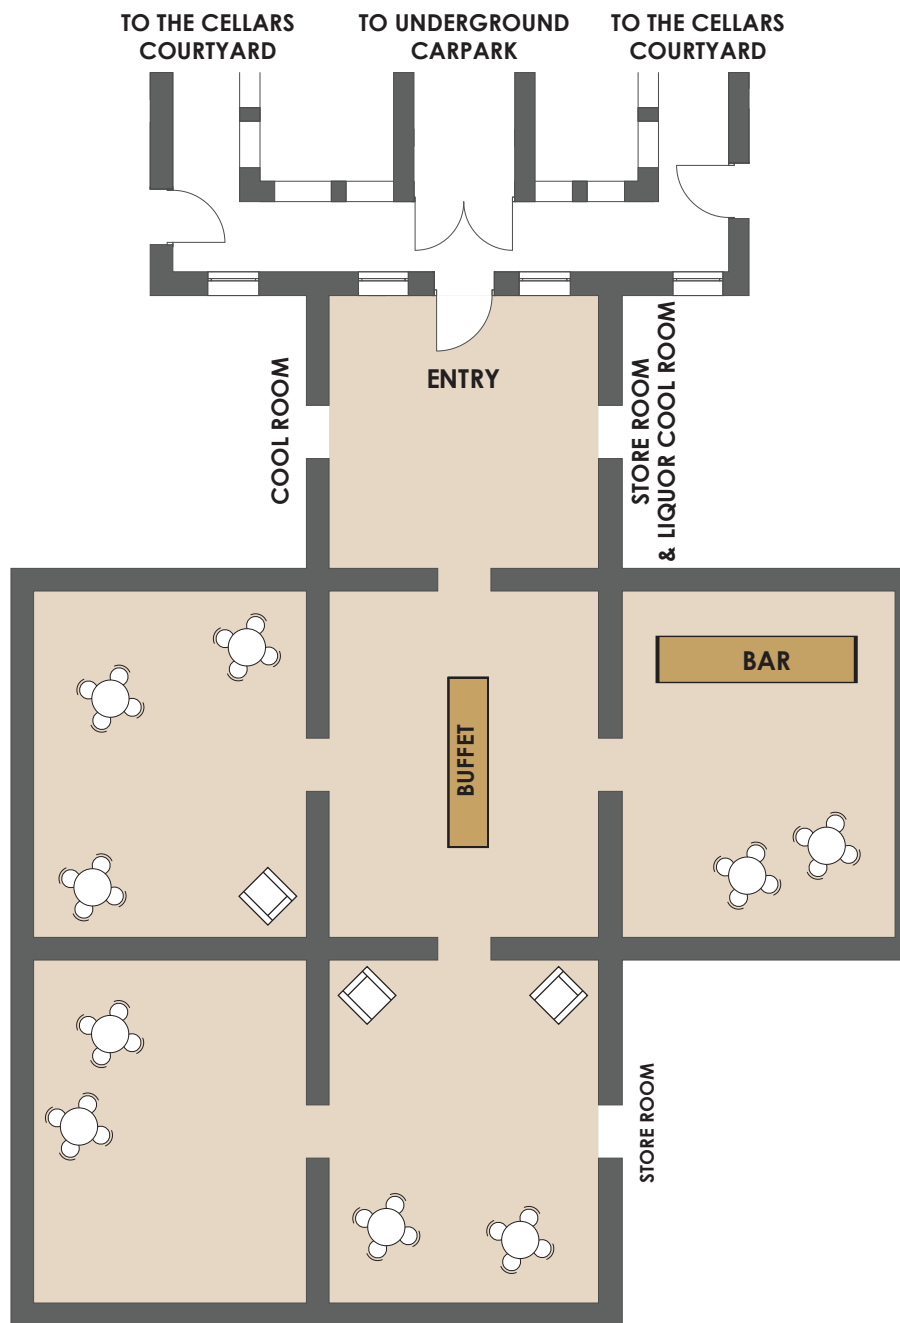

CURZON HALL

THE CELLARS

FACT SHEET & FLOOR PLANS

CURZON HALL
The Cellars

NAVARRA
EST 1973

CAPACITIES

FEATURES

- Original interiors with sandstone walls
- Urban industrial furniture
- Unique lower ground location
- Cocktail and lounge setting
- Intimate private dinners
- 5-room event space
- Dedicated bar area
- Wrought iron wine displays
- Outdoor courtyard with festoon lighting

■ Ceiling Height
 2.35 m

■ Floor Area
 220 m²

Room Info

Room Specs

CAPACITIES

Cocktail Party
 50 - 200

CURZON HALL
The Cellars

NAVARRA
 EST 1973

Room Info

Room Specs

CAPACITIES

Cocktail Party
 50 - 200

FOR OFFICIAL USE

Event Name	Event Date
------------	------------

Please indicate on your floorplan additional requirements eg. band, photobooth, etc. These are subject to approval by your event stylist and coordinator.