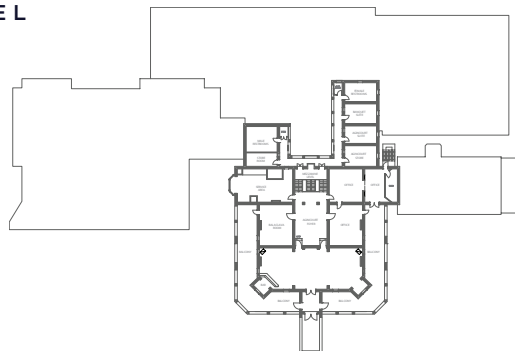

VENUE MAP

LOWER GROUND LEVEL

■ The Cellars

GROUND LEVEL

LEVEL ONE

ROOM SPECS

■ Ceiling Height
2.35 m

■ Floor Area
220 m²

Room Info

Room Specs

CAPACITIES

Cocktail Party
50 - 200