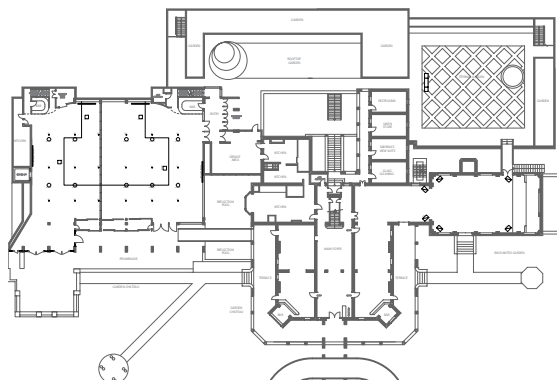

CONTACT US

- Curzon Hall
53 Agincourt Road
Marsfield, NSW 2122
- 02 9887 1877
curzonhall@navarra.com.au
navarra.com.au

VENUE MAP

LOWER GROUND LEVEL

■ The Cellars

GROUND LEVEL

LEVEL ONE

ROOM SPECS

■ Ceiling Height
 2.35 m

■ Floor Area
 220 m²

Room Info

Room Specs

CAPACITIES

Cocktail Party
 50 - 200

CURZON HALL
The Cellars

NAVARRA
 EST 1973